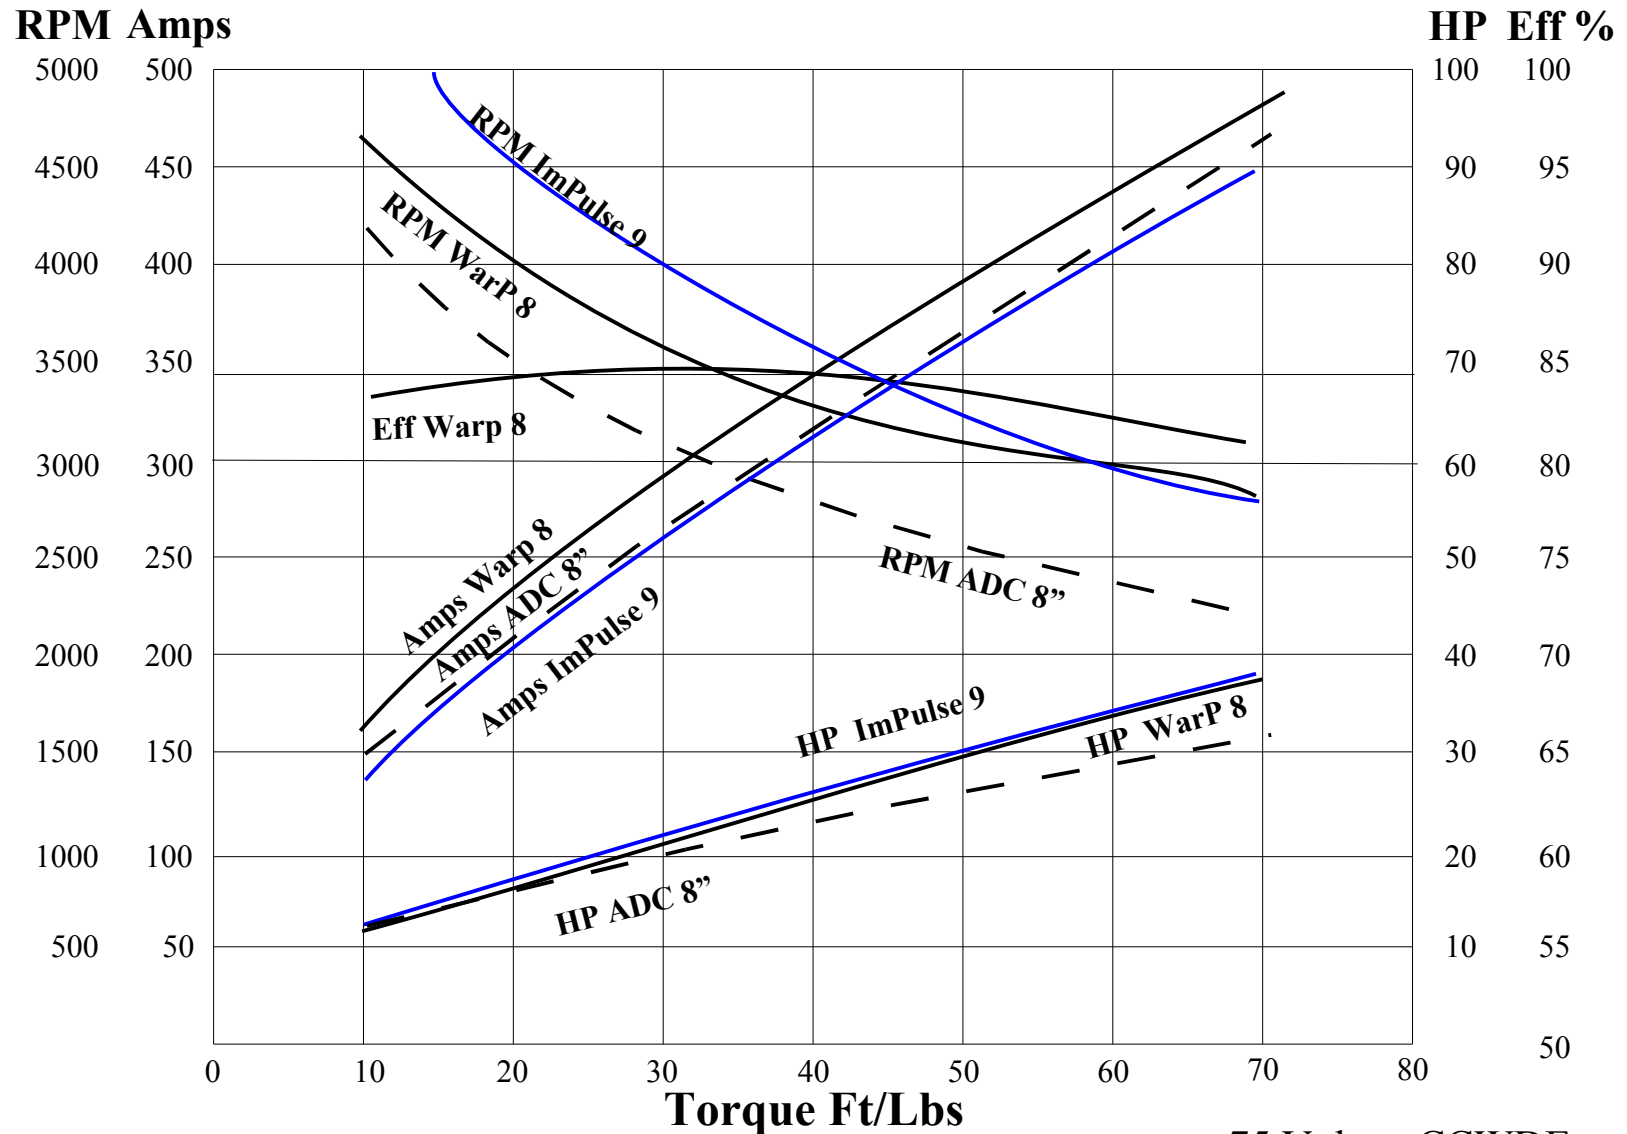

NetGain Motors, Inc.

800 South State Street / Suite 4 / Lockport, IL 60441 / 630-243-9100 / 630-685-4054 (FAX)

75 Volts – CCWDE

Note: All WarP 8 & ImPulse 9 values are derived from actual Dynamometer testing and ADC 8" data are estimated values from published graphs.