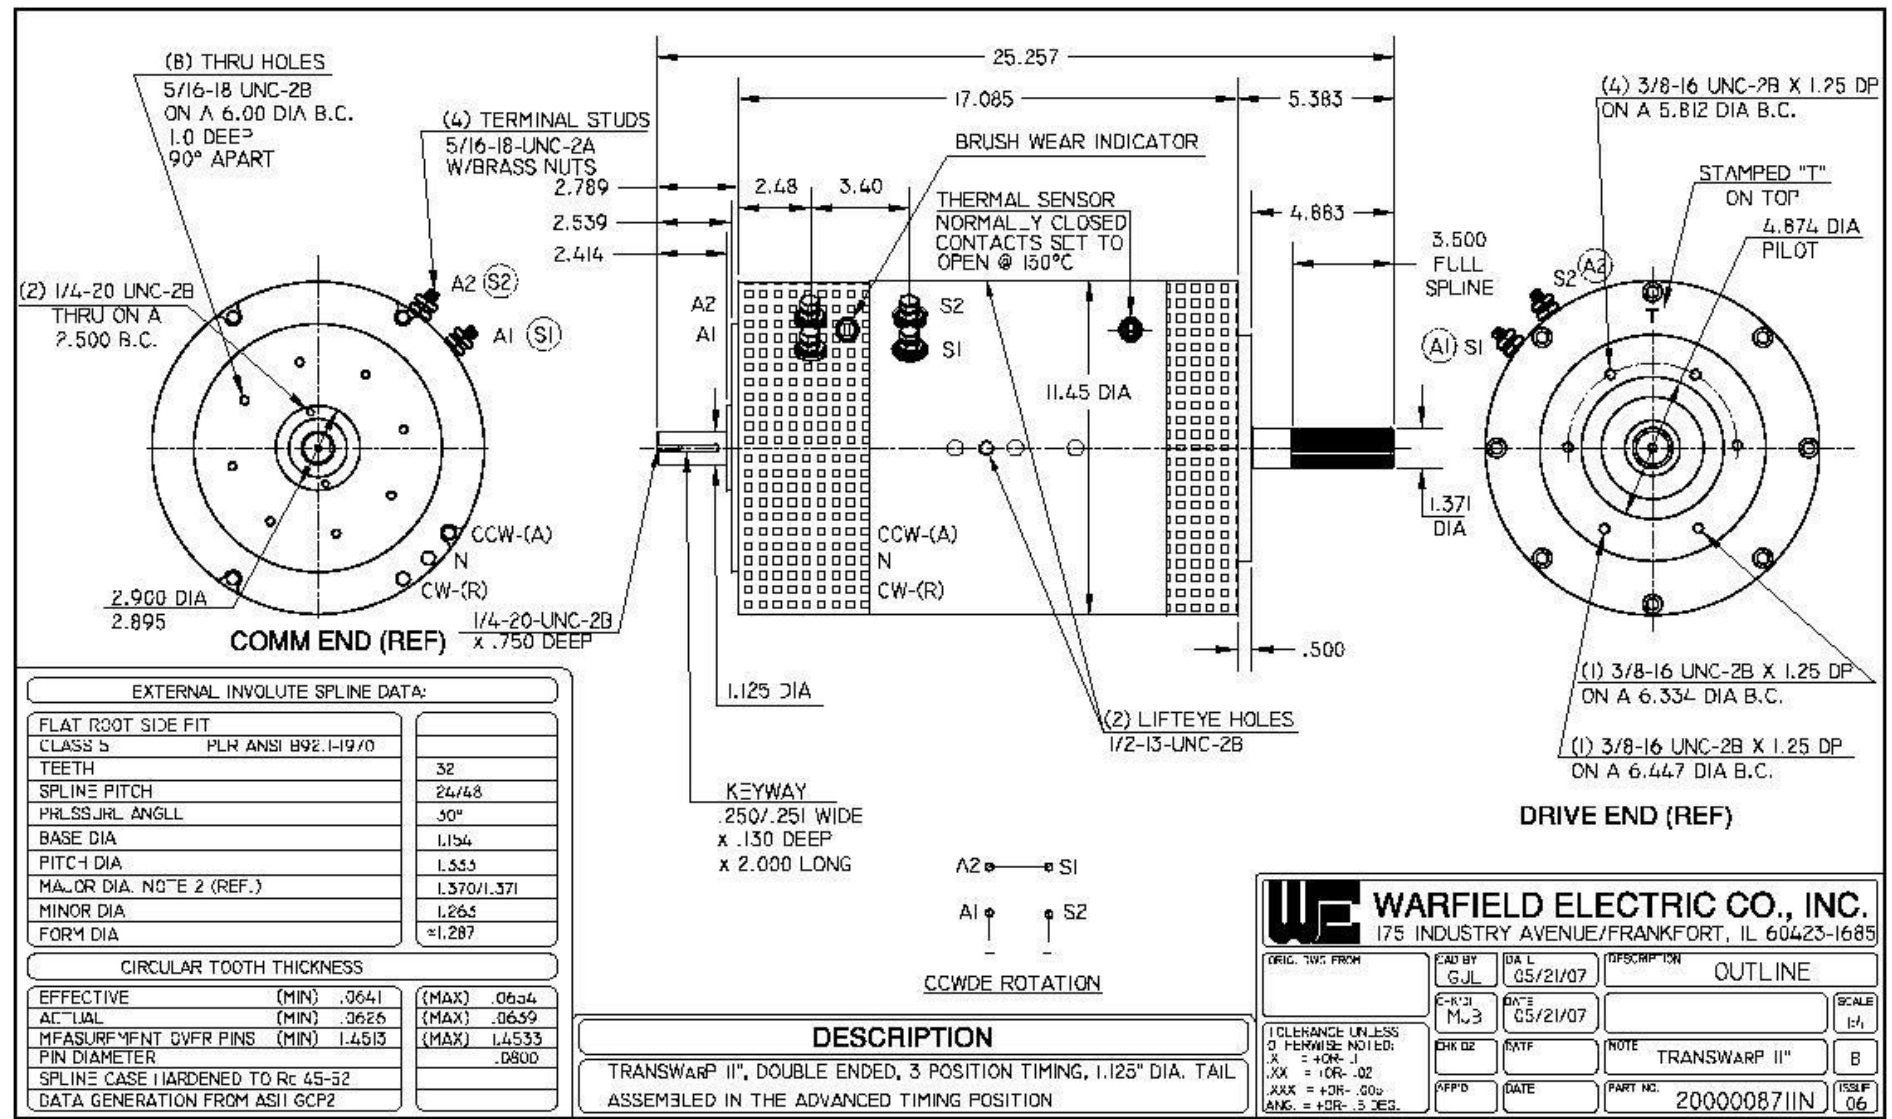

## TransWarp 11™

Part Number 00-08711

**WE WARFIELD ELECTRIC CO., INC.**  
175 INDUSTRY AVENUE/FRANKFORT, IL 60423-1685

ORIG. TWS FROM	DESIGNED BY GJL	DATE 05/21/07	DESCRIPTION OUTLINE
	CHK'D BY MJ3	DATE 05/21/07	SCALE 1:1
	CHK'D BY	DATE	NOTE TRANSWARP 11"
	APP'D	DATE	PART NO. 2000008711N
TOLERANCE UNLESS OTHERWISE NOTED: X = +0.000 -0.001 .XX = +0.000 -0.002 XXX = +0.000 -0.005 ANS. = +0.000 -0.005			ISSUE 06