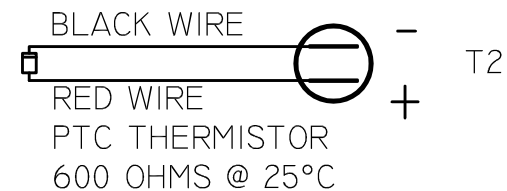

NEUTRAL TIMING

WIRING-THERMAL SENSORS

WE WARFIELD ELECTRIC CO., INC.			
175 INDUSTRY AVENUE/FRANKFORT, IL 60423-1685			
ORIG. DWG FROM 20000089IIL	CAD BY GJL	DATE 06/24/10	DESCRIPTION OUTLINE
TOLERANCE UNLESS OTHERWISE NOTED: .X = +0R-.1 .XX = +0R-.02 .XXX = +0R-.005 ANG. = +0R-.5 DEG.	CHK'D1 MJB	DATE 06/30/10	MATERIAL
	CHK'D2	DATE	NOTE
	APP'D SC	DATE 06/24/10	PART NO. 20000089IIN
			SCALE 1:4
			ISSUE 02