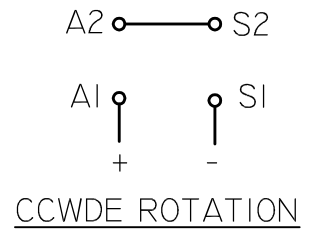

NEUTRAL TIMING

WIRING-THERMAL SENSORS

WE WARFIELD ELECTRIC CO., INC.			
175 INDUSTRY AVENUE/FRANKFORT, IL 60423-1685			
ORIG. DWG FROM 20000089IIL	CAD BY GJL	DATE 06/24/10	DESCRIPTION OUTLINE
TOLERANCE UNLESS OTHERWISE NOTED: .X = +0R-.1 .XX = +0R-.02 .XXX = +0R-.005 ANG. = +0R-.5 DEG.	CHK'D1 MJB	DATE 06/30/10	MATERIAL
	CHK'D2	DATE	NOTE
	APP'D SC	DATE 06/24/10	PART NO. 20000089IIN
			SCALE 1:4
			ISSUE 02