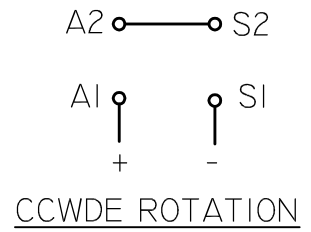

NEUTRAL TIMING

WIRING-THERMAL SENSORS

WE WARFIELD ELECTRIC CO., INC.		175 INDUSTRY AVENUE/FRANKFORT, IL 60423-1685	
ORIG. DWG FROM 20000089IIL	CAD BY GJL	DATE 06/24/10	DESCRIPTION OUTLINE
TOLERANCE UNLESS OTHERWISE NOTED: .X = +0R-.1 .XX = +0R-.02 .XXX = +0R-.005 ANG. = +0R-.5 DEG.	CHK'D1 MJB	DATE 06/30/10	MATERIAL
	CHK'D2	DATE	NOTE
	APP'D SC	DATE 06/24/10	PART NO. 20000089IIN
			SCALE 1:4
			ISSUE 02