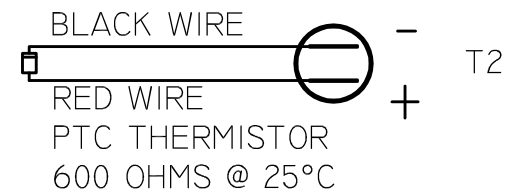

NEUTRAL TIMING

WIRING-THERMAL SENSORS

WE WARFIELD ELECTRIC CO., INC.		175 INDUSTRY AVENUE/FRANKFORT, IL 60423-1685	
ORIG. DWG FROM 20000089IIL	CAD BY GJL	DATE 06/24/10	DESCRIPTION OUTLINE
TOLERANCE UNLESS OTHERWISE NOTED: .X = +0R-.1 .XX = +0R-.02 .XXX = +0R-.005 ANG. = +0R-.5 DEG.	CHK'D1 MJB	DATE 06/30/10	MATERIAL
	CHK'D2	DATE	NOTE
	APP'D SC	DATE 06/24/10	PART NO. 20000089IIN
			SCALE 1:4
			ISSUE 02