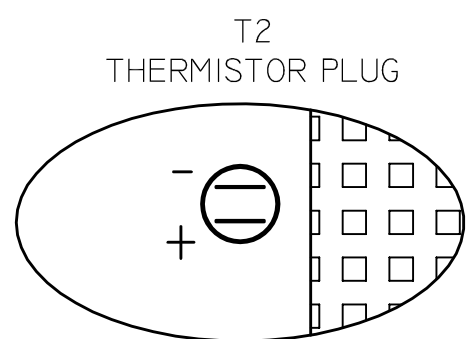

NEUTRAL TIMING

WIRING-THERMAL SENSORS

WE WARFIELD ELECTRIC CO., INC.			
175 INDUSTRY AVENUE/FRANKFORT, IL 60423-1685			
ORIG. DWG FROM 20000089IIL	CAD BY GJL	DATE 06/24/10	DESCRIPTION OUTLINE
TOLERANCE UNLESS OTHERWISE NOTED: .X = +0R-.1 .XX = +0R-.02 .XXX = +0R-.005 ANG. = +0R-.5 DEG.	CHK'D1 MJB	DATE 06/30/10	MATERIAL
	CHK'D2	DATE	NOTE
	APP'D SC	DATE 06/24/10	PART NO. 20000089IIN
			SCALE 1:4
			ISSUE 02