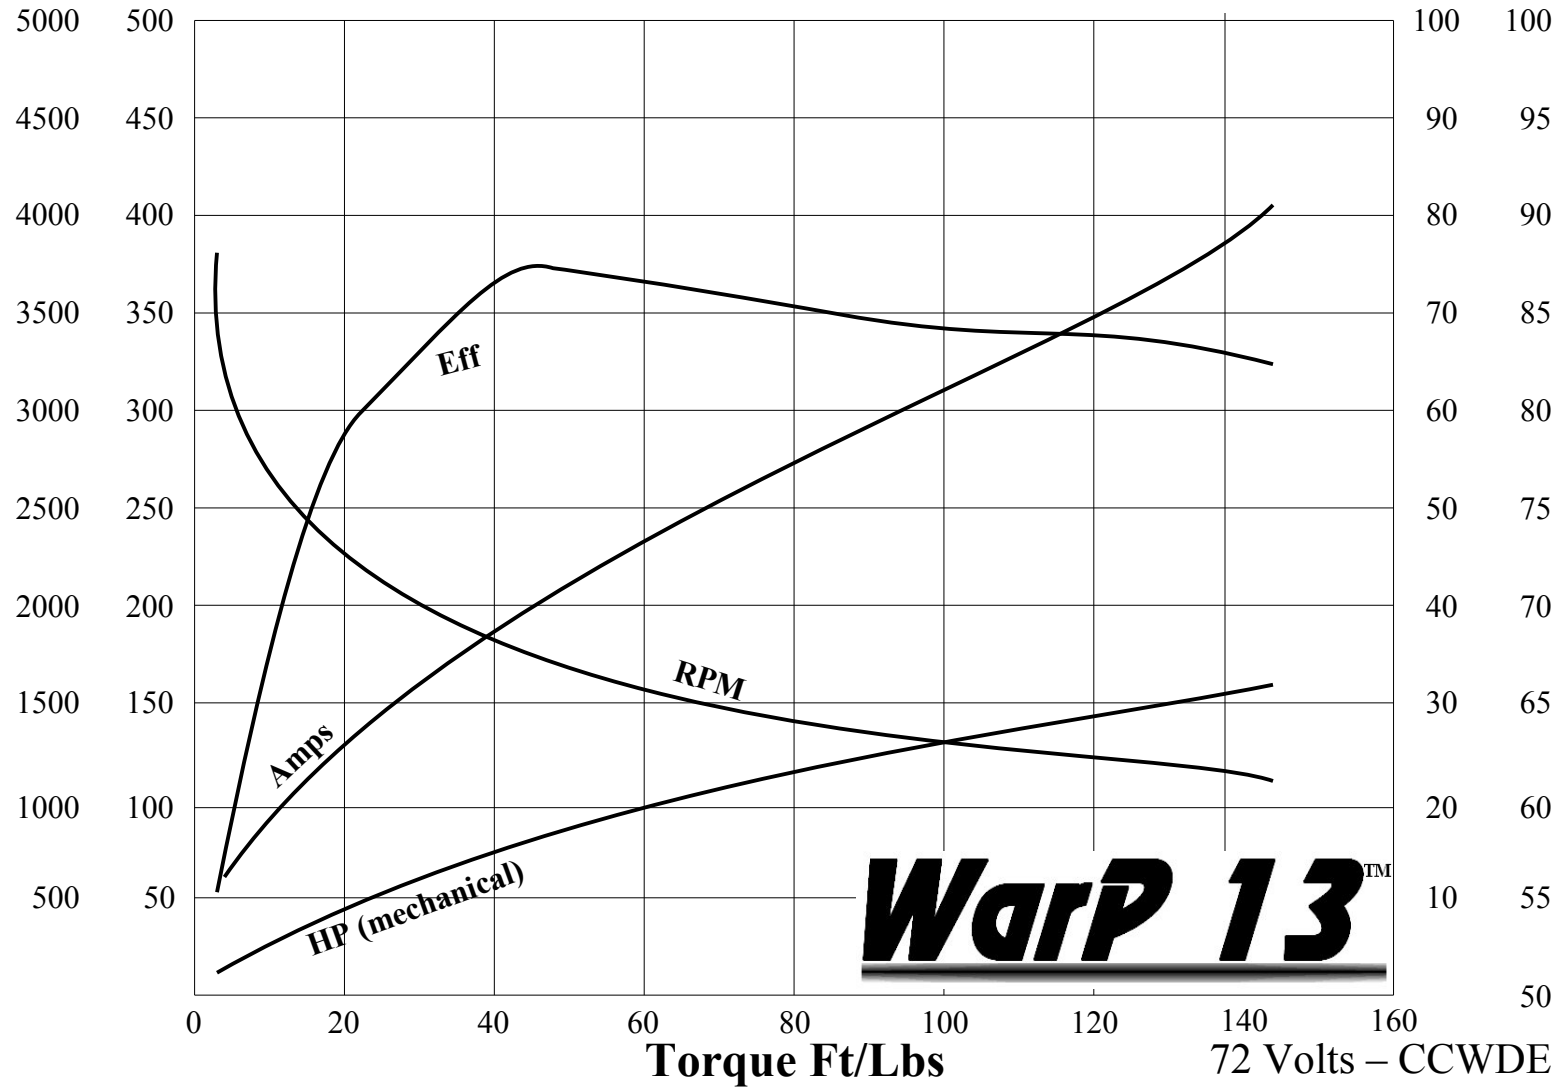

# NetGain Motors, Inc.

900 North State Street / Suite 101 / Lockport, IL 60441 / 630-243-9100 / 630-685-4054 (FAX)

**RPM** **Amps** Motor Number 00-08413 – Double Ended Shaft – Advanced Timing – Series/Parallel Fields **HP** **Eff %**

**WarP 13™**

72 Volts – CCWDE  
Series/Parallel