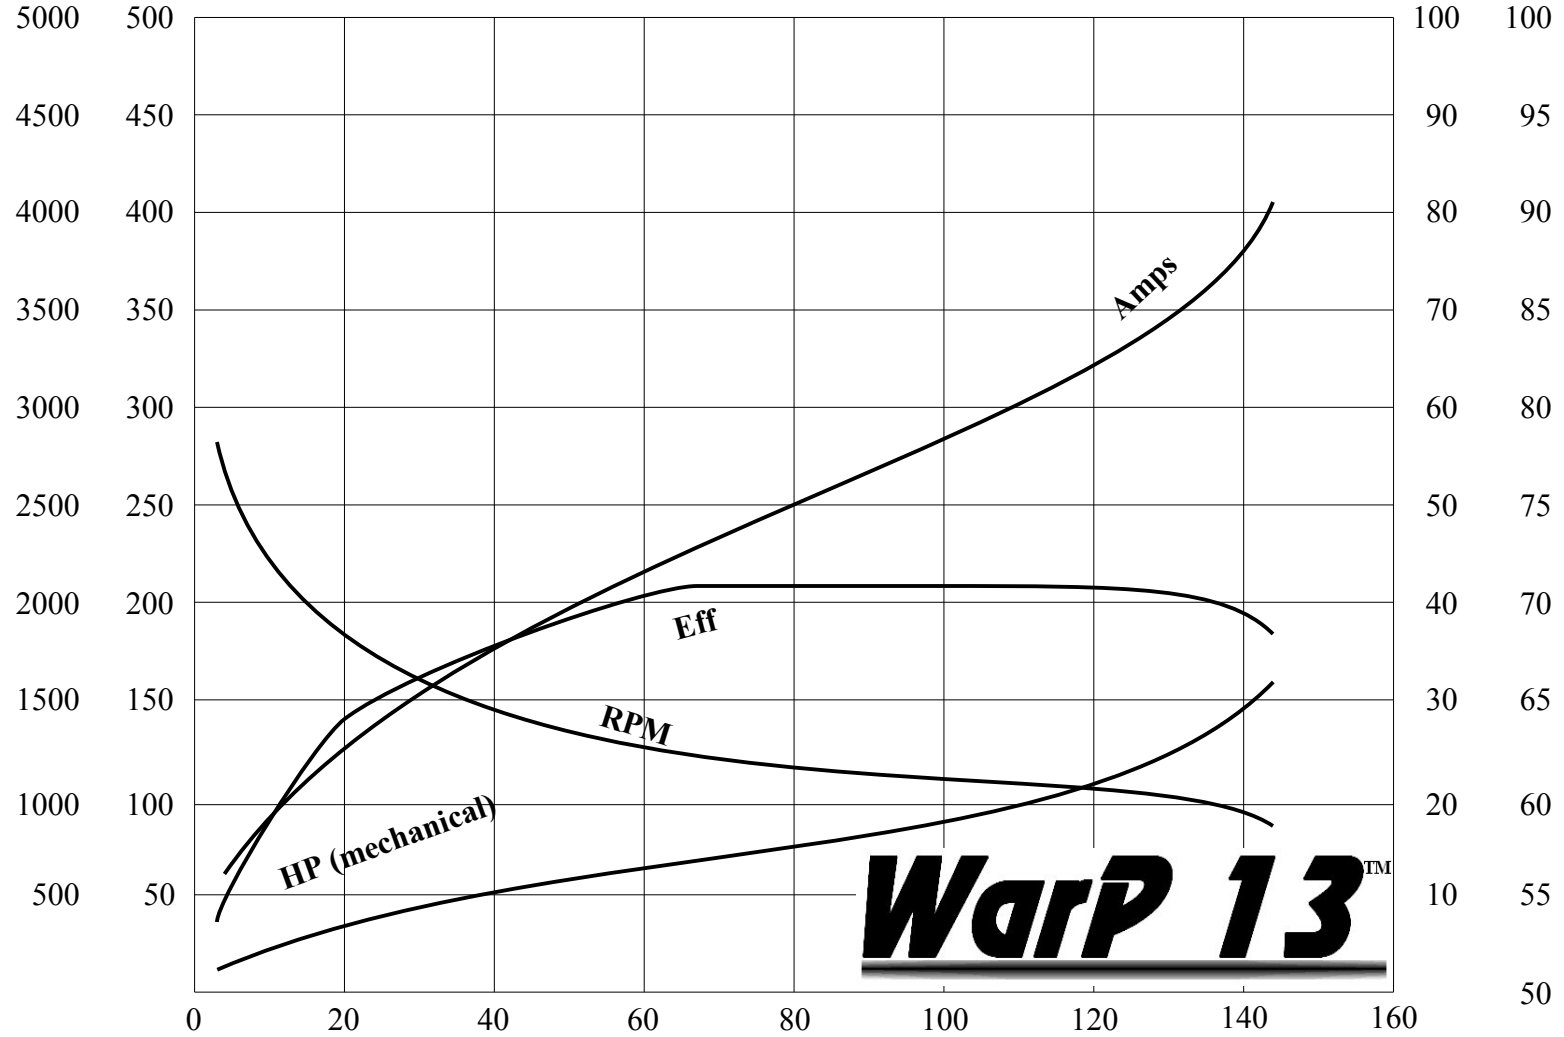

NetGain Motors, Inc.

900 North State Street / Suite 101 / Lockport, IL 60441 / 630-243-9100 / 630-685-4054 (FAX)

RPM Amps Motor Number 00-08311 – Double Ended Shaft – Advanced Timing – .875" CE Shaft **HP Eff %**

WarP 13™

72 Volts – CCWDE Series