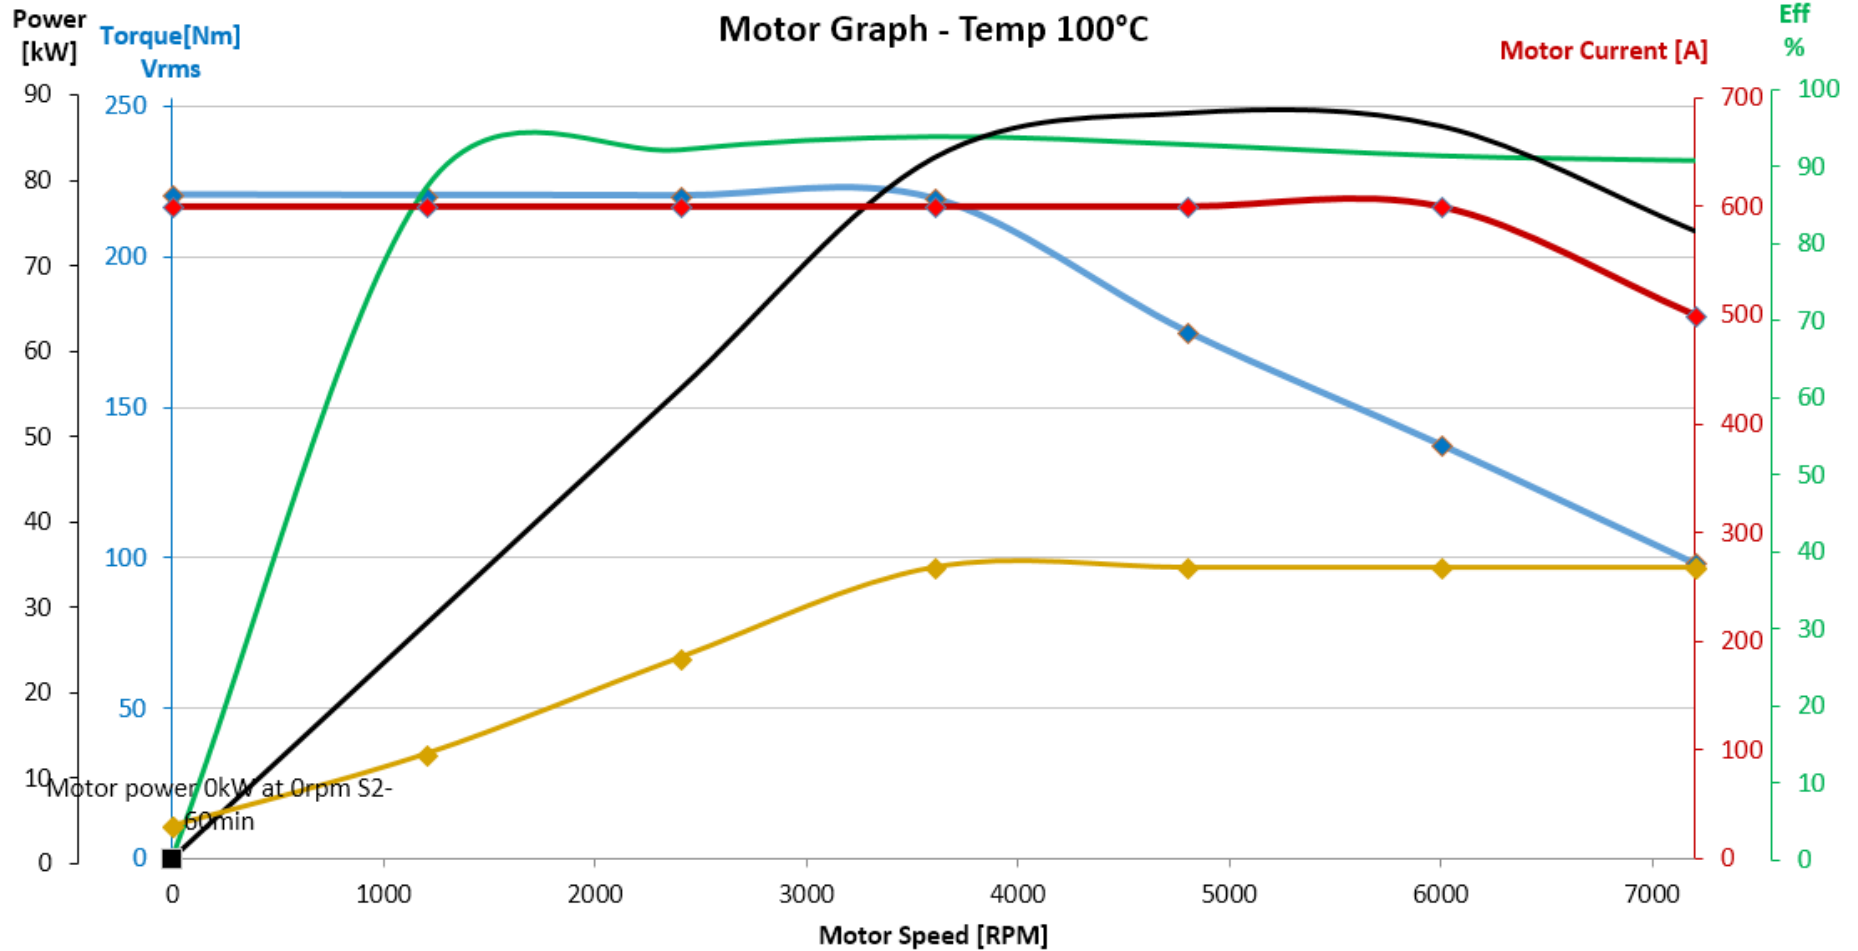

NetGain Motors, Inc.

800 South State Street / Suite 4 / Lockport, IL 60441 / 630-243-9100 / 630-685-4054 (FAX)

Rpm	Nm	Mot Eff %	Vrms	Pm (kW)
0	220.7	0.0	11.0	0.0
1200	220.5	88.0	34.8	27.7
2400	220.4	93.1	66.8	55.4
3600	219.5	94.9	96.7	82.7
4800	175.3	93.8	96.7	88.0
6000	137.7	92.3	96.7	86.5
7200	98.4	91.7	96.7	74.1

DC Supply:
144V

& **Hyper 9HV™**
Hyper 9DHV™