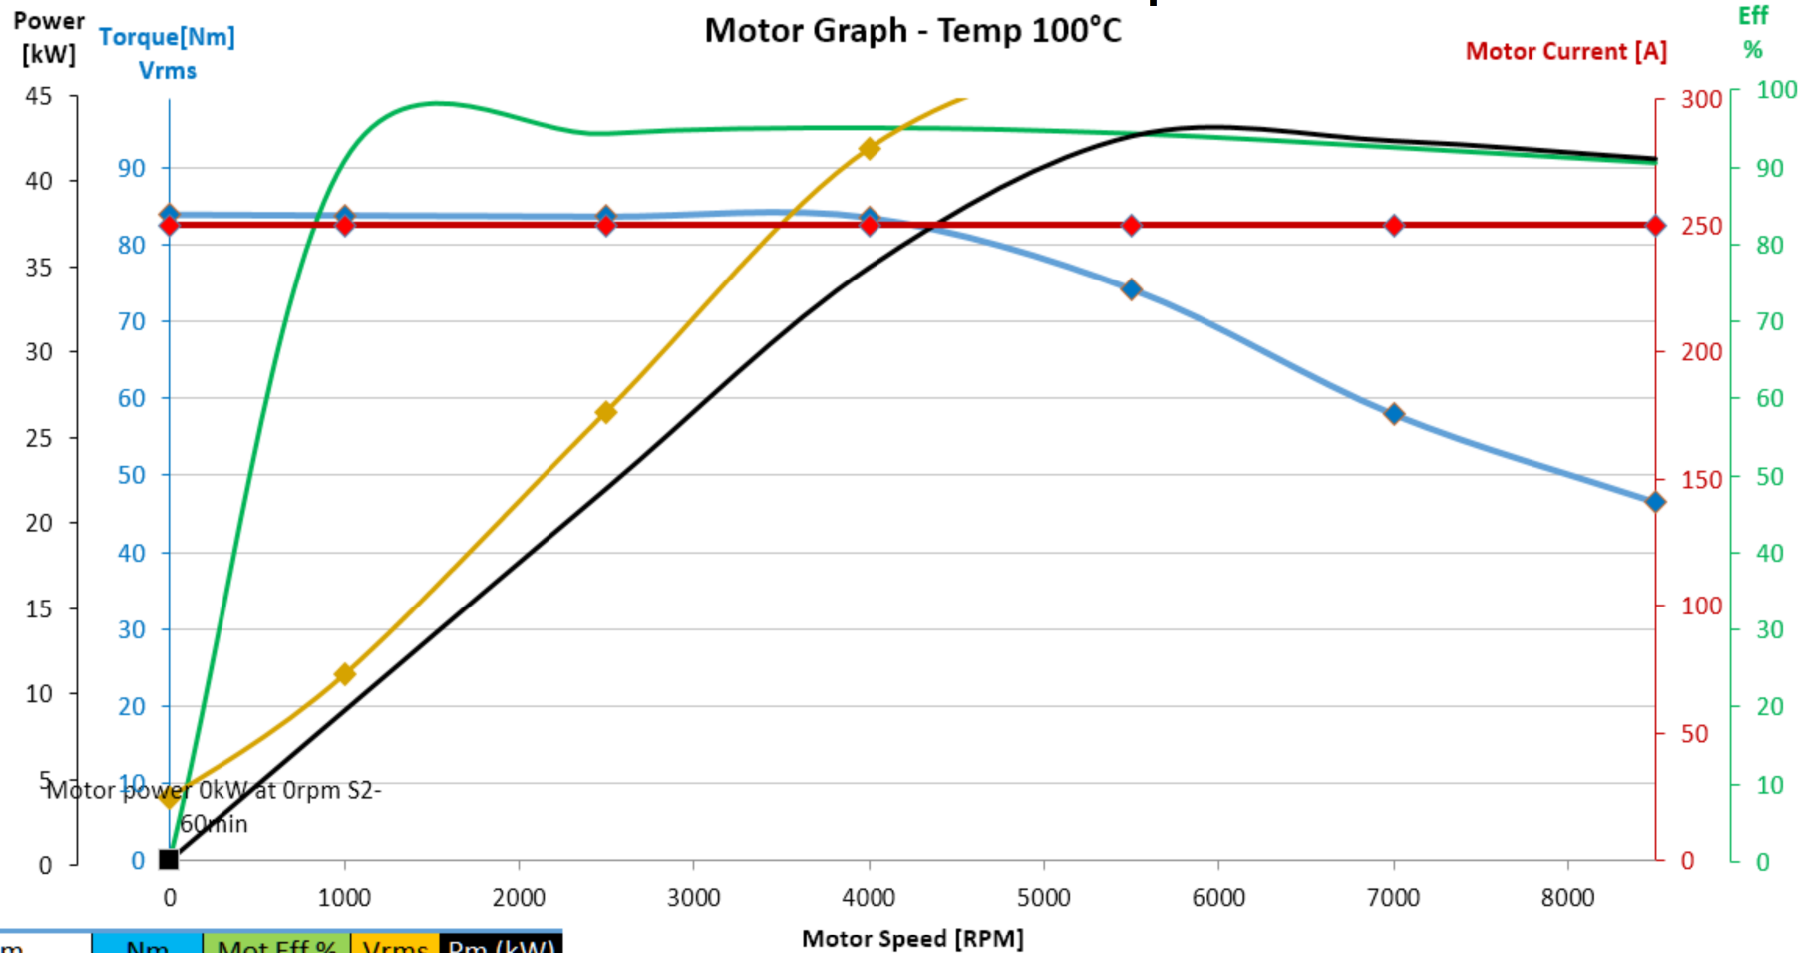

NetGain Motors, Inc.

800 South State Street / Suite 4 / Lockport, IL 60441 / 630-243-9100 / 630-685-4054 (FAX)

Continuous – 250 Amp Motor Graph - Temp 100°C

Rpm	Nm	Mot Eff %	Vrms	Pm (kW)
0	83.9	0.0	8.2	0.0
1000	83.8	91.7	24.1	8.8
2500	83.7	95.4	58.3	21.9
4000	83.5	96.2	92.5	35.0
5500	74.2	95.4	104.8	42.7
7000	57.9	93.6	104.8	42.4
8500	46.5	91.6	104.8	41.4

DC Supply:
156V

HyPer 9HV™
&
HyPer 9DHV™