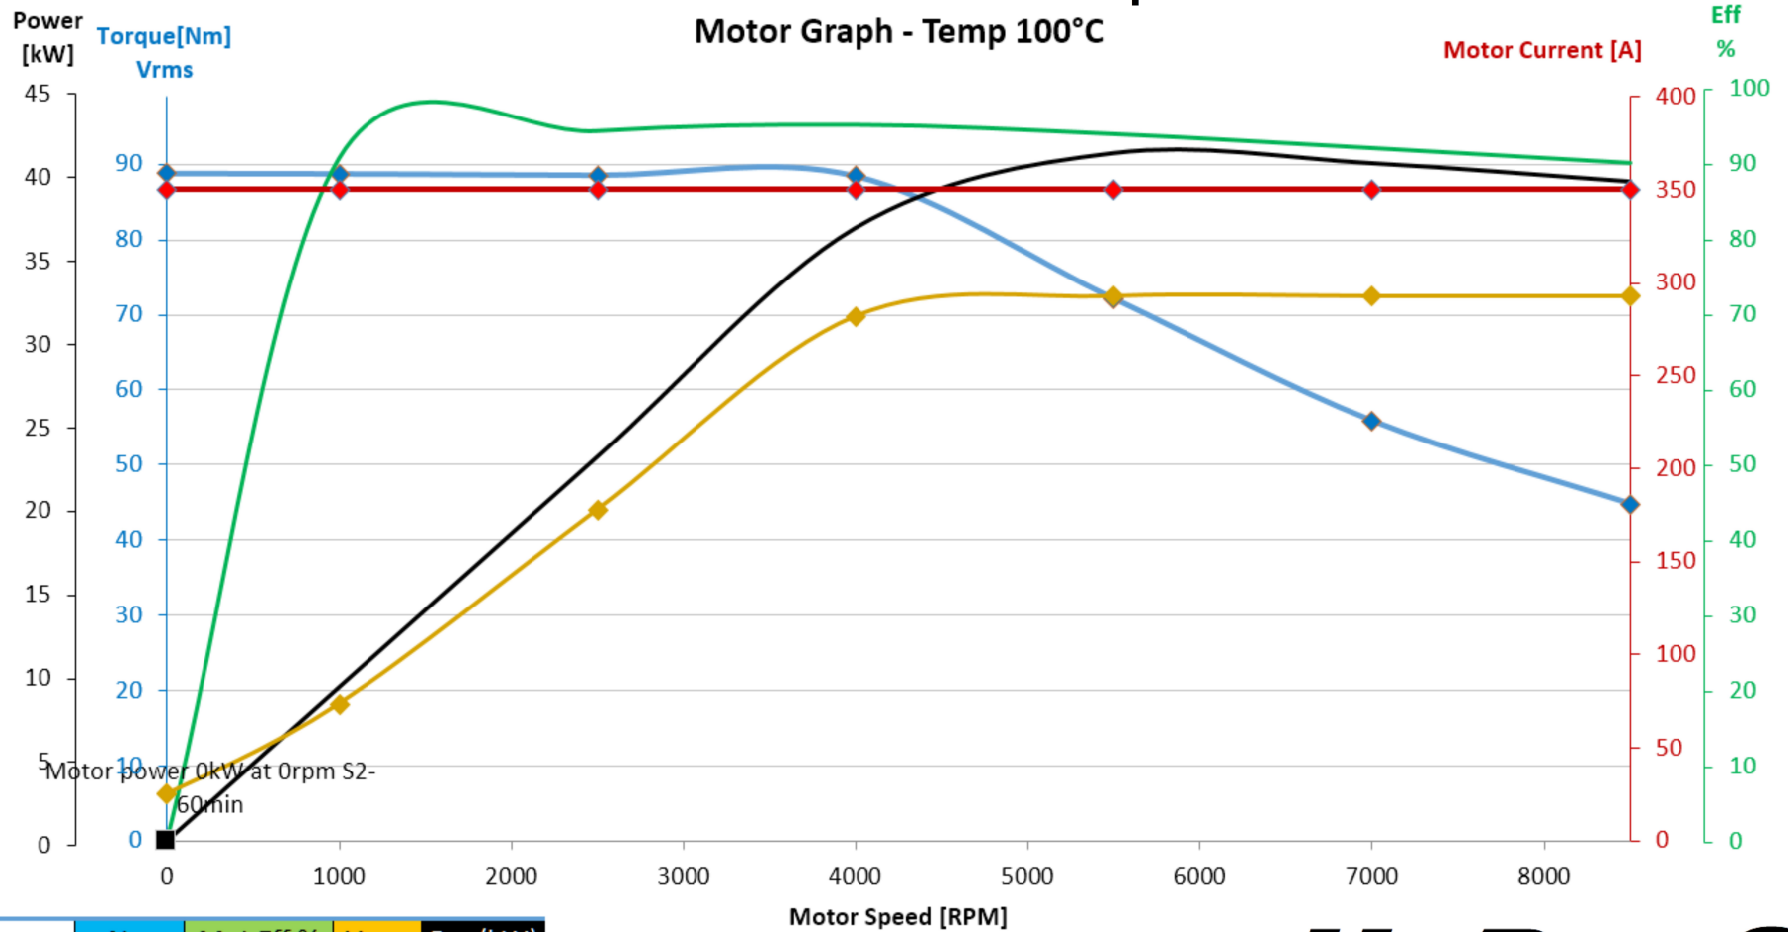

NetGain Motors, Inc.

800 South State Street / Suite 4 / Lockport, IL 60441 / 630-243-9100 / 630-685-4054 (FAX)

Continuous - 350 Amp Motor Graph - Temp 100°C

Rpm	Nm	Mot Eff %	Vrms	Pm (kW)
0	88.8	0.0	6.2	0.0
1000	88.7	91.7	18.2	9.3
2500	88.5	95.4	44.0	23.2
4000	88.4	96.2	69.8	37.0
5500	72.1	95.0	72.5	41.5
7000	55.8	93.1	72.5	40.9
8500	44.7	91.1	72.5	39.8

DC Supply:
108V

Hyper 9™
& **Hyper 9D™**