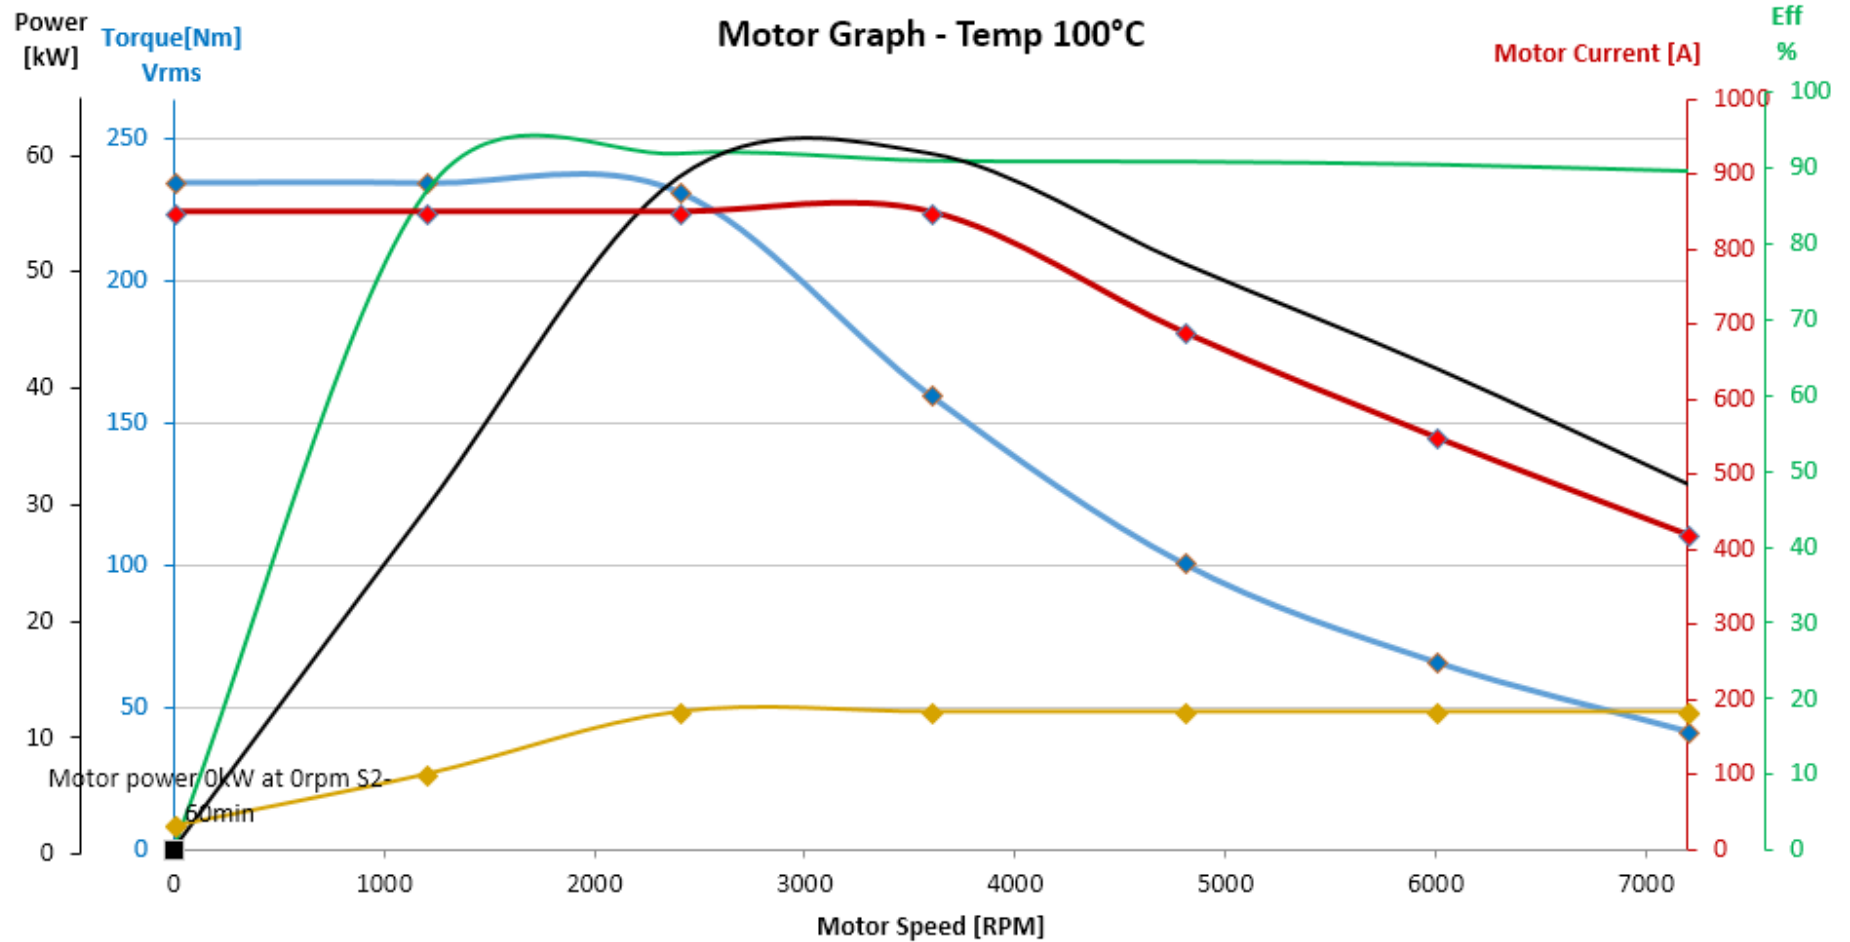

NetGain Motors, Inc.

800 South State Street / Suite 4 / Lockport, IL 60441 / 630-243-9100 / 630-685-4054 (FAX)

Rpm	Nm	Mot Eff %	Vrms	Pm (kW)
0	235.1	0.0	8.5	0.0
1200	235.0	87.5	26.5	29.5
2400	231.9	92.7	48.4	58.3
3600	160.1	91.7	48.4	60.3
4800	101.1	91.6	48.4	50.8
6000	66.4	91.2	48.4	41.7
7200	42.0	90.4	48.4	31.7