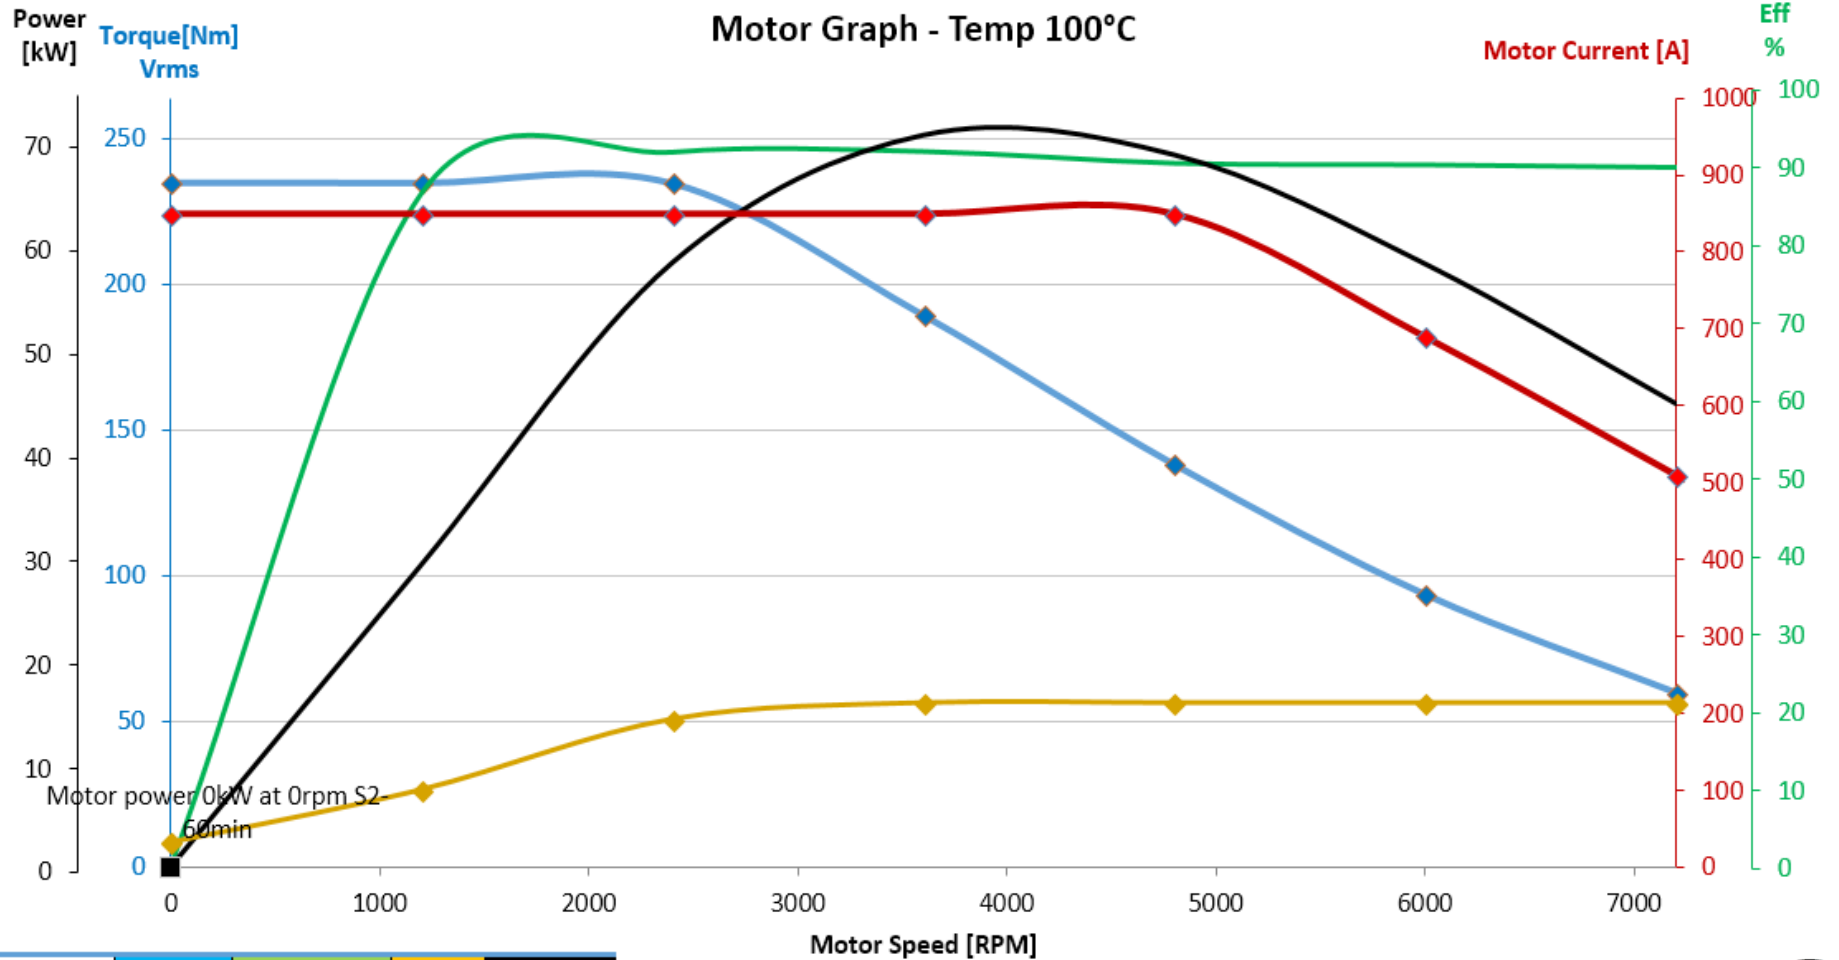

NetGain Motors, Inc.

800 South State Street / Suite 4 / Lockport, IL 60441 / 630-243-9100 / 630-685-4054 (FAX)

Rpm	Nm	Mot Eff %	Vrms	Pm (kW)
0	235.1	0.0	8.5	0.0
1200	235.0	87.5	26.6	29.5
2400	234.8	92.9	50.8	59.0
3600	189.6	93.0	56.4	71.4
4800	138.4	91.5	56.4	69.5
6000	93.7	91.2	56.4	58.9
7200	60.0	90.9	56.4	45.2

DC Supply:
84V

Hyper 9™
&
Hyper 9D™